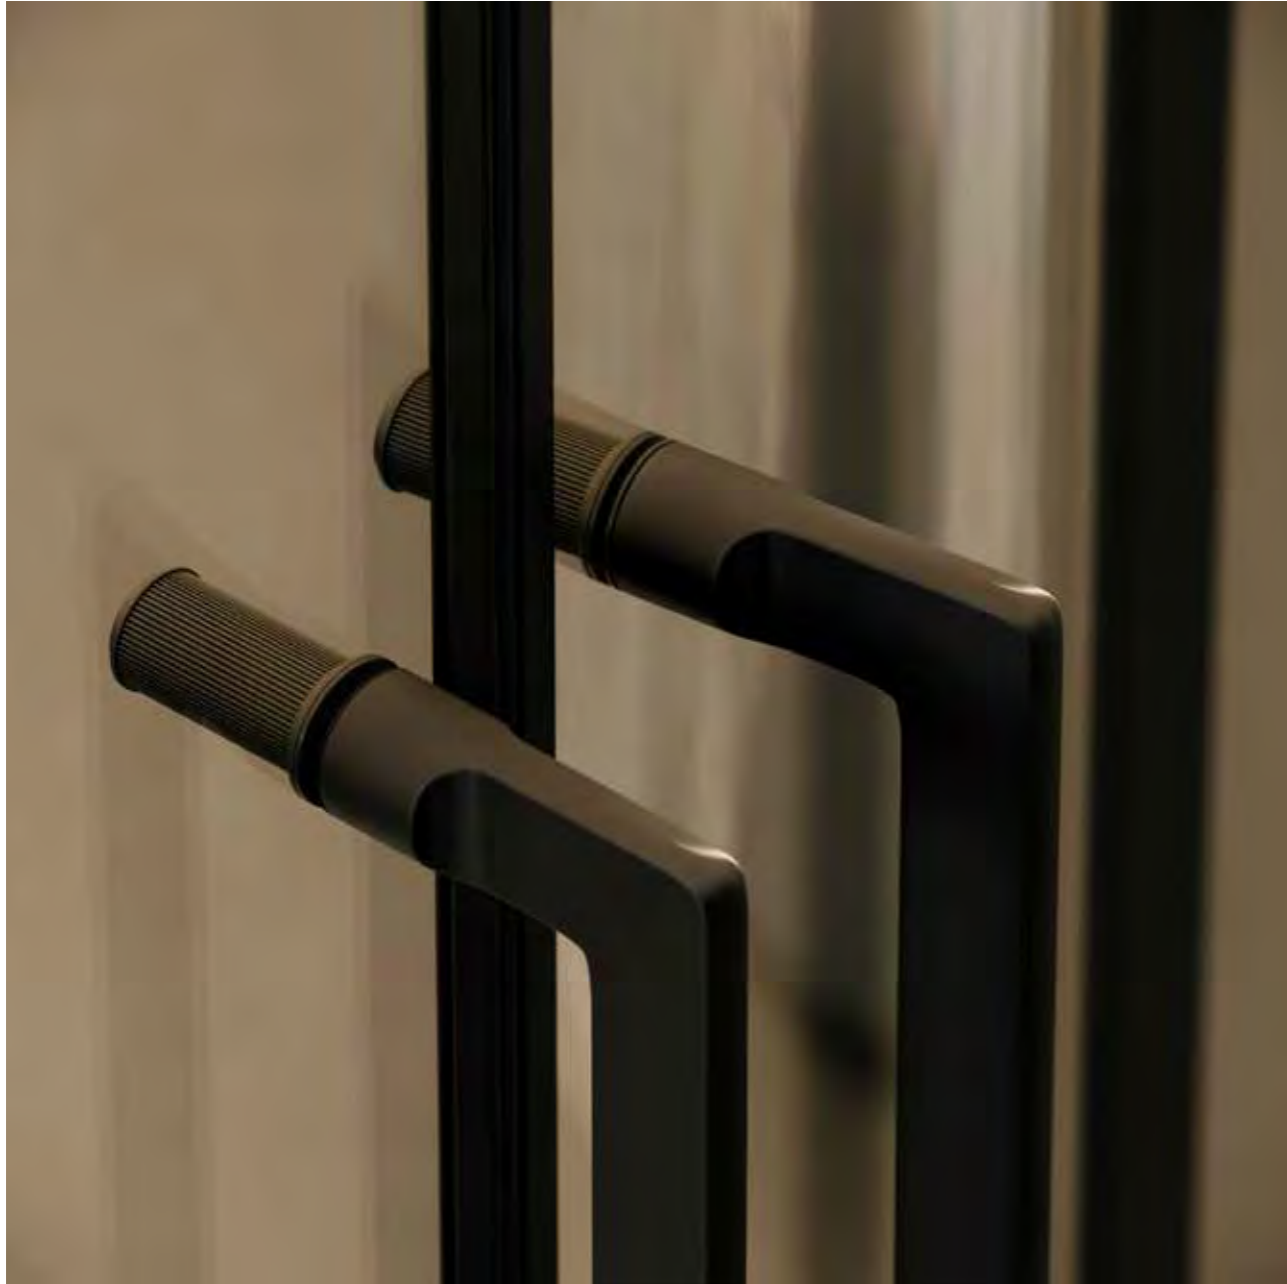

SHOWER ENCLOSURES

Our walk in enclosures offer a spacious and tranquil showering experience, resembling those in high end resorts and spas. Available in a range of sizes to suit various interiors, the enclosures include anti-slip trays, bracing bars, and all essential fixings.