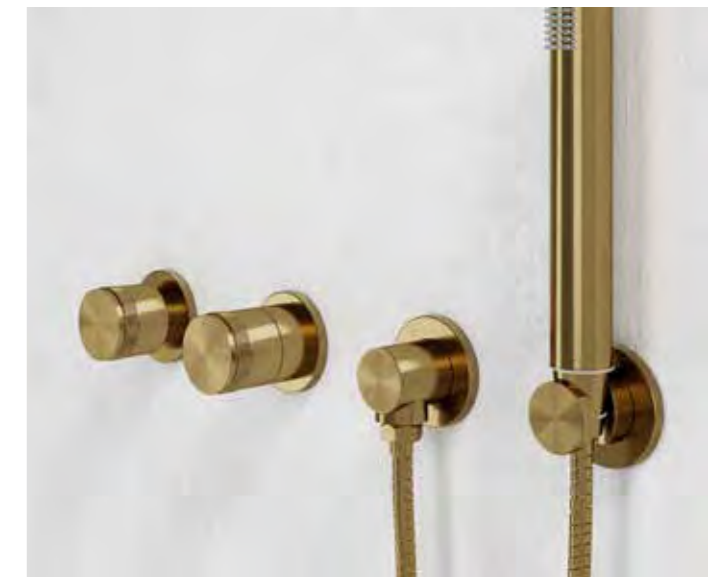

TRADITIONAL TOILETS

Including high and low level models, back to wall, and close coupled, our traditional toilets are crafted from smooth ceramic and feature FSC-certified wooden seats which are available in four finishes. The toilets feature exposed pipework and Art-Deco inspired lever pull chains.

CLOSE COUPLED TOILETS

Our close coupled toilets sit flush to the wall, featuring a quick release, soft closing seat and dual flush buttons or handheld levers. The close coupled toilets are available in both a modern and traditional style.

TAPS

BATH TAPS

Complete your freestanding Lusso bath with one of our luxury bath taps. The collection includes deck mounted, wall mounted, and floorstanding bath taps in a range of finishes. All taps include Citec ceramic cartridges and Neoperl aerators to ensure smooth, regulated water flow. Available in all of our signature finishes.

BASIN TAPS

Our collection of basin taps includes wall mounted and deck mounted styles which are compatible with all Lusso vanities and basins. Available in all signature brassware finishes, the taps contain Sedal and Citec cartridges, and Neoperl aerators for smooth, regulated water flow.