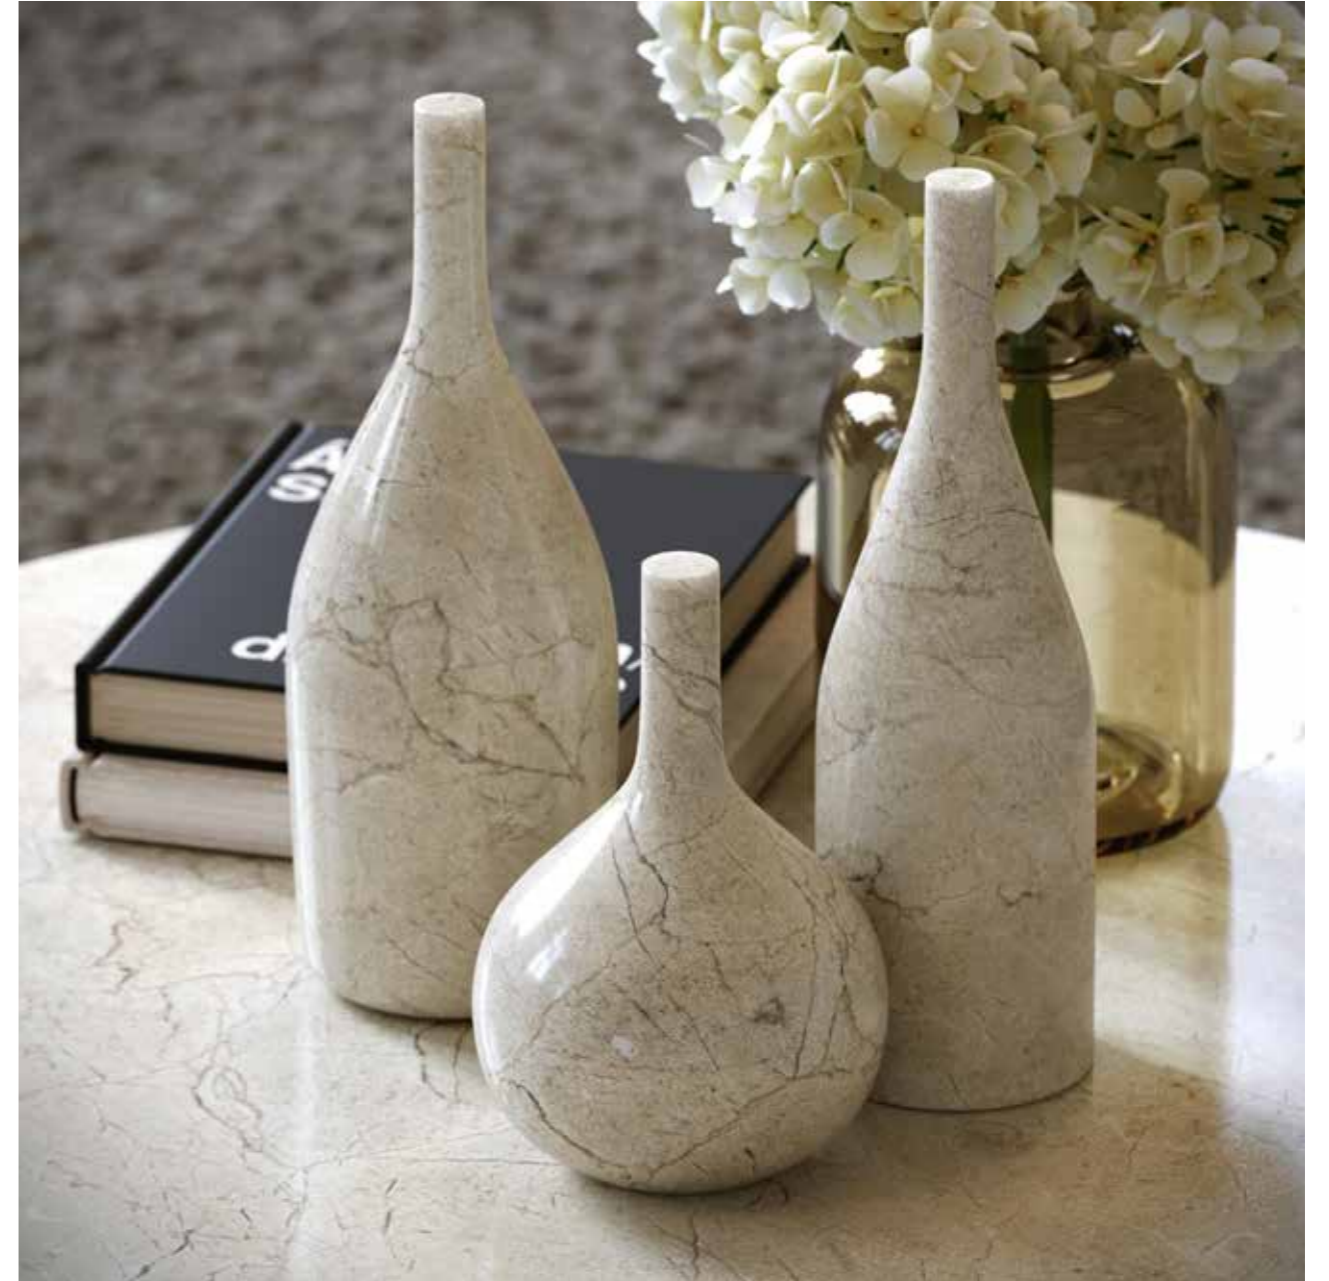

BOILING WATER TAPS

Available in four designs and five luxury finishes, our Filtrata 4 in 1 Boiling Water taps are designed to save space, time and water, and offer ultimate convenience for kitchens or utilities. The tap dispenses filtered, boiling, and hot and cold water all from a single spout.

HOMWARE

MARBLE TABLES

Sustainably sourced from around the world, our marble coffee tables and side tables come in a variety of lavish marble, including the Italian Arabescato, the Nero Marquina, and Carrara. The tables are available in rounded or square designs, with a luxury gold or matte black framework.